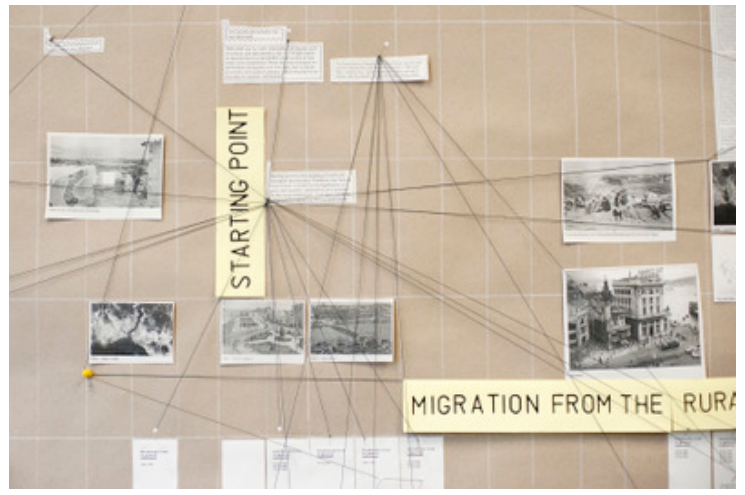

All rights reserved. If you want to know more about this project or if you are interested in a collaboration, please let us know by sending an email info@truth.design.