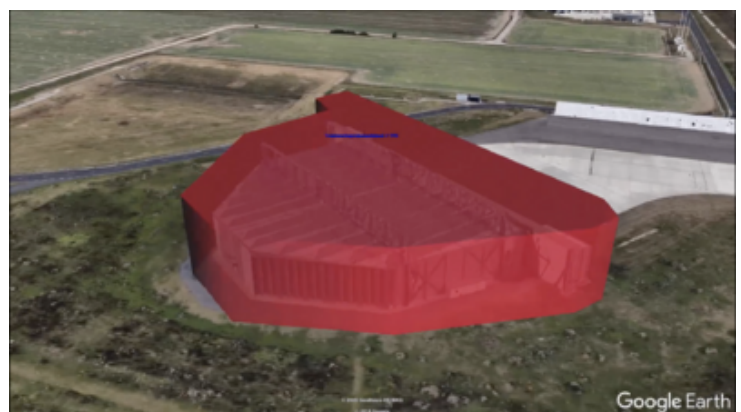

CONTEXT

The Leipzig/Halle LEJ airport (Saxony/Germany) is a relatively small airport for civil air traffic with 2.365.141 passengers in 2017. Little known to the public is it a rather active military and logistical hub among the German airports. It serves as one of the main deportation airports in Germany with governmental numbers reporting 2157 deportations in 2016. Since 2006 US military organised its troop exchange to Iraq and Afghanistan transferring ca. 1600 soldiers per month via LEJ. The soldiers were documented as civilian transit passengers. In 2013 a Hangar was built for SALIS – Strategic Airlift International Solutions' maintenance work on Antonov-An-124 NATO military transportation planes delivering military equipment to Iraq, Afghanistan and Kongo. None of this is present to travellers and civilians. Also, official touristic bus tours through the airport do not mention those functions.

LINKS

- LEJ Video Tour (<https://vimeo.com/manage/videos/511573351>)
- Places en relation (<https://civic-city.org/places>)

FILES