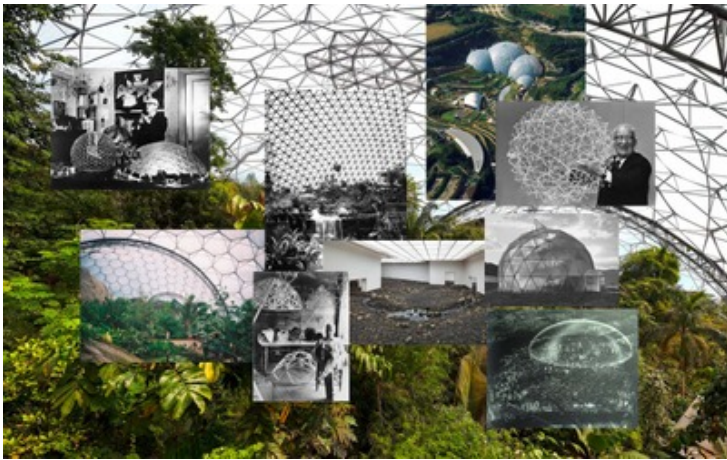

LINKS

- Video (<https://vimeo.com/544481883/c4210b8677>)

FILES

All rights reserved. If you want to know more about this project or if you are interested in a collaboration, please let us know by sending an email info@truth.design.