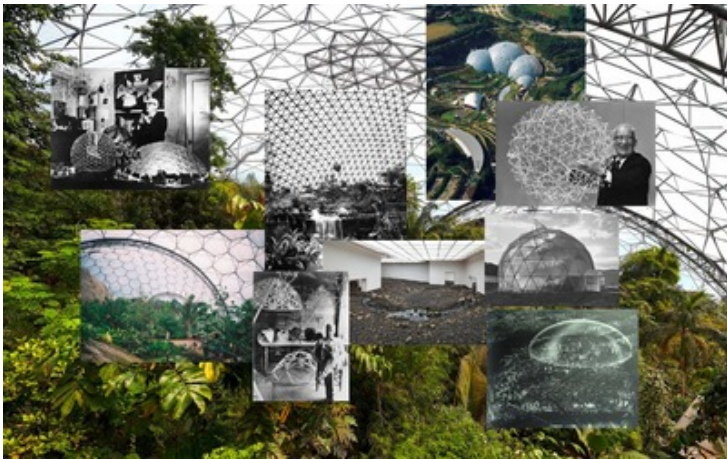

LINKS

- Video (<https://vimeo.com/544481883/c4210b8677>)

FILES

All rights reserved. If you want to know more about this project or if you are interested in a collaboration, please let us know by sending an email info@truth.design.