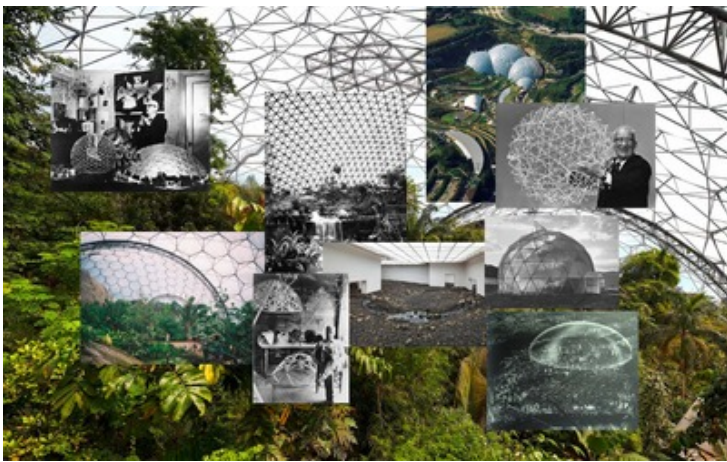

LINKS

- Video (<https://vimeo.com/544481883/c4210b8677>)

FILES

All rights reserved. If you want to know more about this project or if you are interested in a collaboration, please let us know by sending an email info@truth.design.